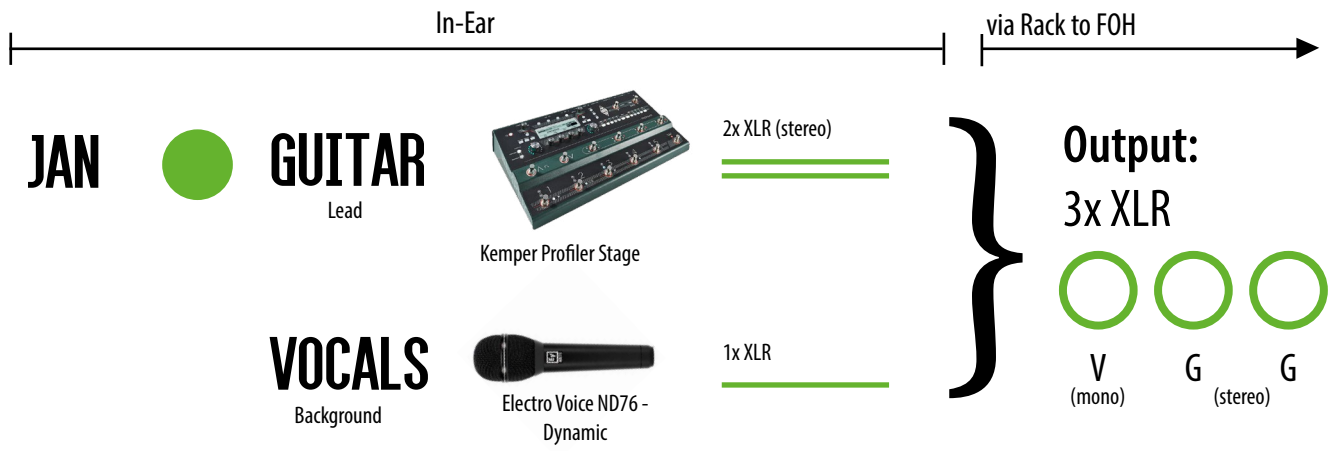

Gue Kirchner:

+43 699 10208208

Jan Kirchner:

+43 699 19498870

MONITORING:

All 4 musician-band members are using In-Ear-Monitoring:

- 3 of them wireless

- 1 wired (drummer)

TECHNICAL RIDER - JOURNEY TO IO

CONNECTION TO FOH:

via breakout cable: 8 Channels (without drums)

FOH

STAGE RIDER

J210'S RACK:

CONNECTION TO FOH

via breakout cable: 8 channels (without drums)