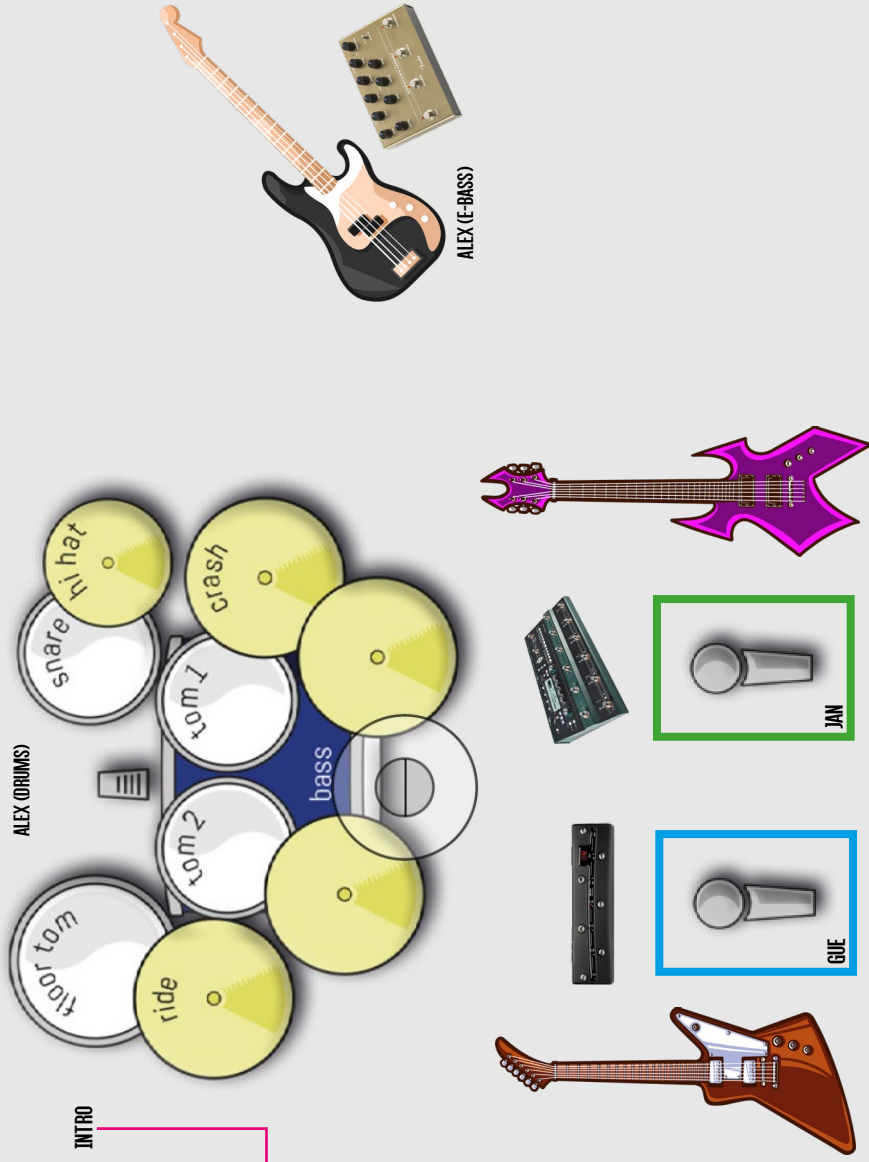

TECHNICAL RIDER - JOURNEY TO IO

CONNECTION TO FOH:

via breakout cable: 8 Channels (without drums)

FOH

STAGE RIDER

J210'S RACK:

CONNECTION TO FOH

via breakout cable: 8 channels (without drums)