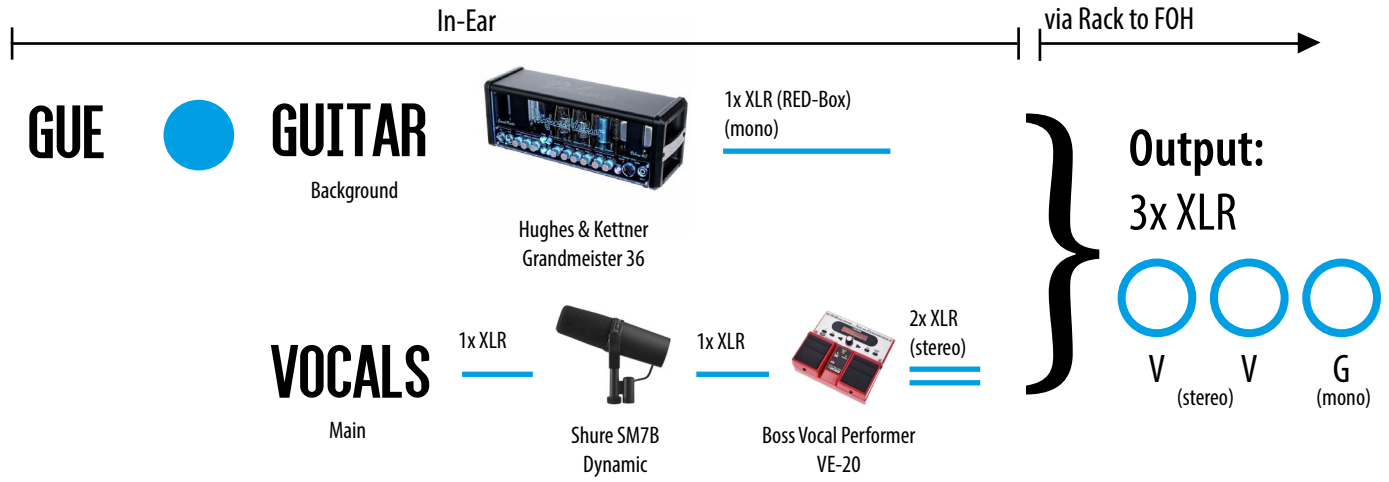

Gue Kirchner:

+43 699 10208208

Jan Kirchner:

+43 699 19498870

MONITORING:

All 4 musician-band members are using In-Ear-Monitoring:

- 3 of them wireless

- 1 wired (drummer)

TECHNICAL RIDER - JOURNEY TO IO

CONNECTION TO FOH:

via breakout cable: 8 Channels (without drums)

FOH

STAGE RIDER

J210'S RACK:

CONNECTION TO FOH

via breakout cable: 8 channels (without drums)