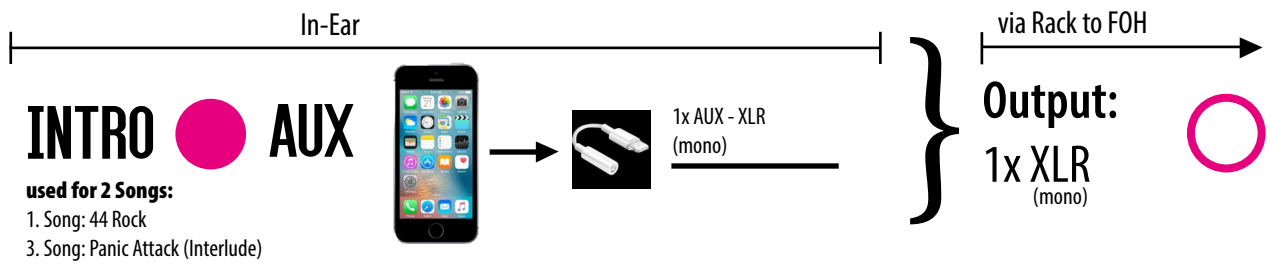

TECHNICAL RIDER - JOURNEY TO IO

CONNECTION TO FOH:

via breakout cable: 8 Channels (without drums)

FOH

STAGE RIDER

J210'S RACK:

CONNECTION TO FOH

via breakout cable: 8 channels (without drums)